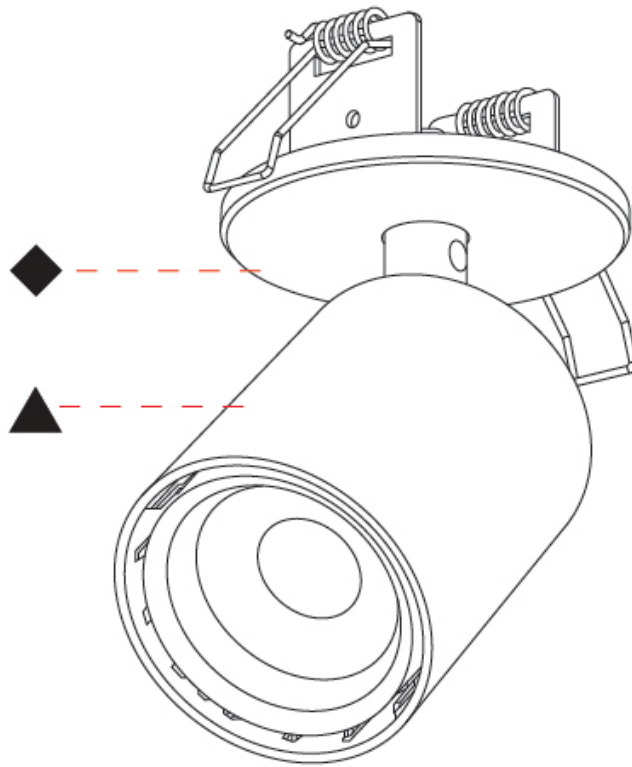

A3D343-

PROJECT _____

TYPE _____

SPECIFIER _____

QUANTITY _____

DATE _____

A